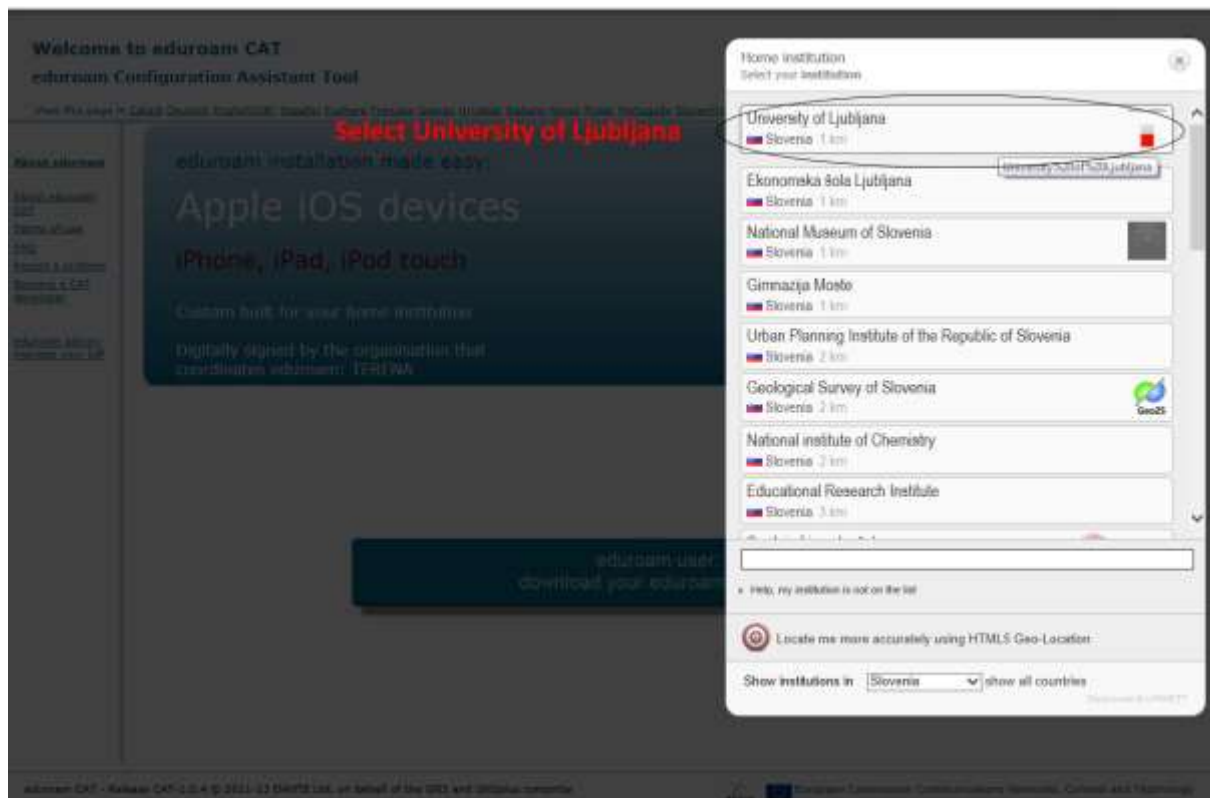

About eduroam

- [About eduroam](#)
- [CAT](#)
- [Terms of use](#)
- [FAQ](#)
- [Report a problem](#)
- [Report a CAT](#)
- [Feedback](#)

eduroam admin  
maintain your CAT

eduroam installation made easy:

## Apple iOS devices

iPhone, iPad, iPod touch

Custom built for your home institution

Digitally signed by the organisation that coordinates eduroam: TERENA

Welcome to eduroam CAT  
eduroam Configuration Assistant Tool

[Start page](#)

Selected institution: **University of Ljubljana** [select another](#)

Select the user group

Click on pull-down menu

Univerza v Ljubljani

Welcome to eduroam CAT  
eduroam Configuration Assistant Tool